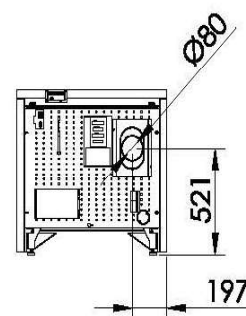

Inclus

Poêle à granulés / Air

- Modulation automatique de l'air de combustion, de l'apport de combustible et de l'air de convection.
- Electronique exclusive ECOFOREST.
- Gestion par wifi et internet.
- Contrôle et programmation par température ambiante ou par puissance.
- Polycombustible (granulés, coques d'amandes, noyaux d'olives).
- Vacuum cleaning system.
- Multiples systèmes de sécurité.
- Panier perforé en fonte.
- Echangeur à ailettes en aluminium sans entretien quotidien.
- Foyer avec vermiculite.